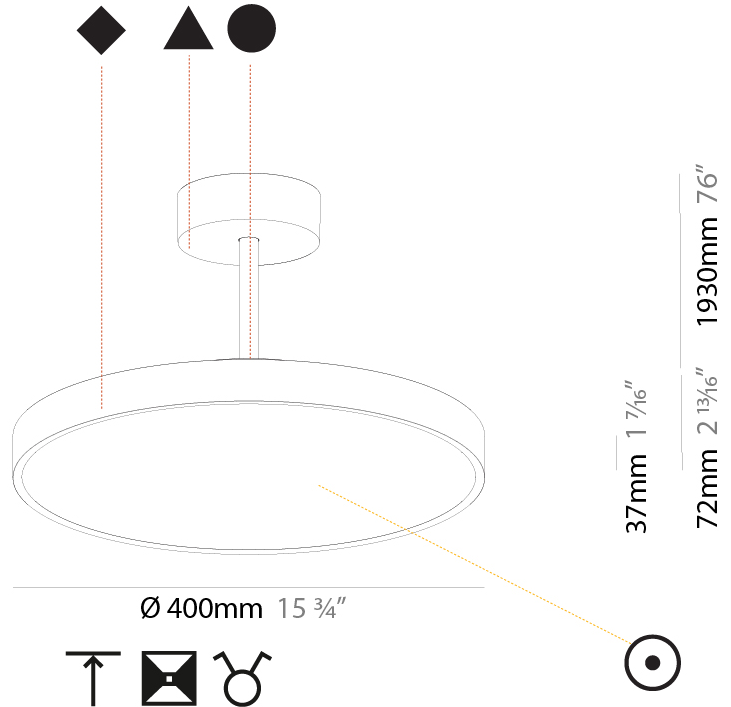

GENERAL

Series: Sign Diva Tube
Subseries: Sign Diva Tube
Brand: Prolicht
Division: Architectural
Mounting Type: Suspension
Mounting Location: Ceiling
Subcategory: Pendant

PHYSICAL

Shape: Round
Diameter (mm): 400
Diameter (in): 15 3/4
Height (mm): 72
Height (in): 2 13/16
Max. Overall Height (mm): 2002
Max. Overall Height (in): 78 13/16
Light Distribution: Direct / Indirect
Weight (kg): 3.314
Weight (lbs): 7.306
Diffuser: PMMA - Opal / Micro-Prism / Sparkling Secret / Vintage Industrial
Fixture Finish: SSR / BKV / CWI / CRY / HAB / UFT / ITA / RUA / FTG / MYG / LOD / PUS / FRO / FUP / KIA / POP / BLS / SPG / MEY / GOH / GUM / CHC / COM / ABZ / JAG / OBR / MOS / ROR
Fixture Material: Extruded Aluminum / Steel

ELECTRICAL

Lamp Type: LED (Zhaga Standard)
Input Wattage (W): 30
Total Output Wattage (W): 27.8
Dimming: Tri-Mode (Non-Dimming and Phase Dimming (120Vac only) and 0-10V Dimming)
Driver Included: Yes
Driver Location: Integrated
Driver Type: Constant Current - Universal
Driver Class: Class 2
Input Voltage (V): 120 - 277
Constant Current (MA): 500 / 350

LED

Color Temperature (*K): 3000 / 3500 / 4000
Max. Delivered Lumen (lm): 3049 / 3019 / 3055 / 3117
Nominal Lumen (lm): 4182 / 4142 / 4189 / 4275
CRI: >90 CRI
Lamp Life (hrs): 50000

OPTICAL

RATINGS AND CERTIFICATIONS

Certified By: Certified for North American Standards
IP rating: IP20

A